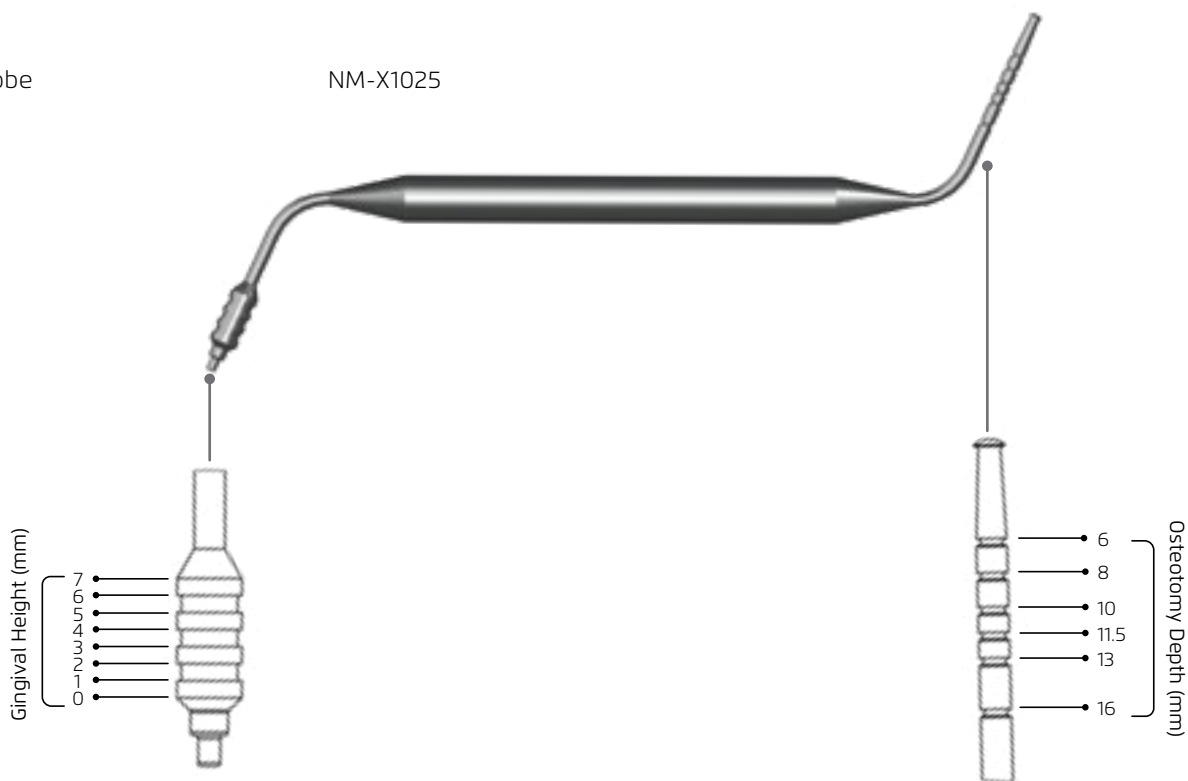

Manual Instruments

HAND INSTRUMENTS

	Ref. No	
Torque Ratchet	NM-X1021	
Pro Ratchet Torque	NM-X1050	
Surgical Screw Driver	NM-X1023	
Mallet	NM-X1060	

Depth Probe

NM-X1025

The product is intended solely for indication purposes; the depth markings are approximate (mm is an estimation).