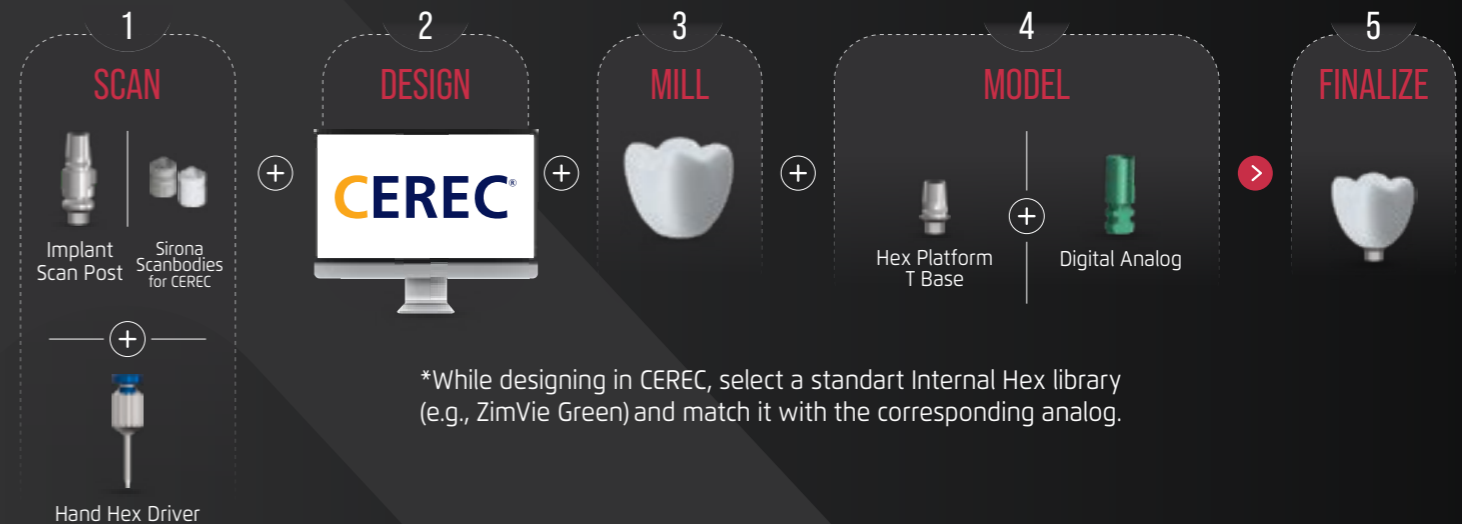

INT HEX CONNECTION

SINGLE-TOOTH RESTORATION PROTOCOLS

Advanced restorative solutions for single-tooth implants with TUFF™ — designed to integrate seamlessly with digital workflows, existing clinical equipment, and the level of control preferred by the clinician.

CEREC workflow

Ti Base workflow