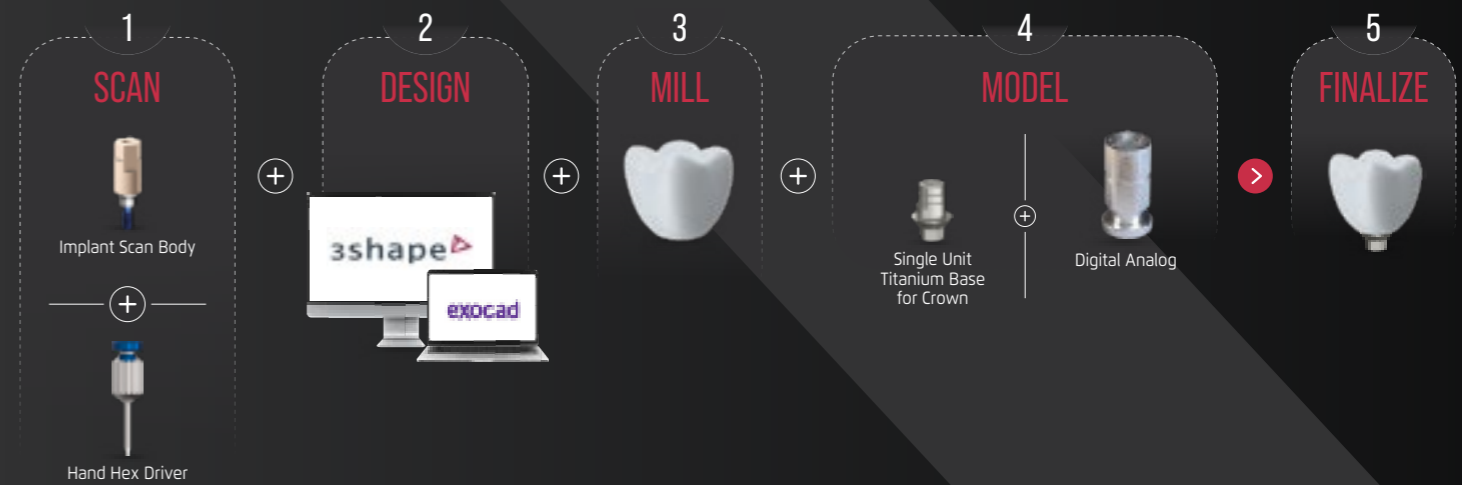

INT HEX CONNECTION

SINGLE-TOOTH RESTORATION PROTOCOLS

Advanced restorative solutions for single-tooth implants with TUFF™ — designed to integrate seamlessly with digital workflows, existing clinical equipment, and the level of control preferred by the clinician.

CEREC workflow

Ti Base workflow

Ti Pre-Milled Blank workflow