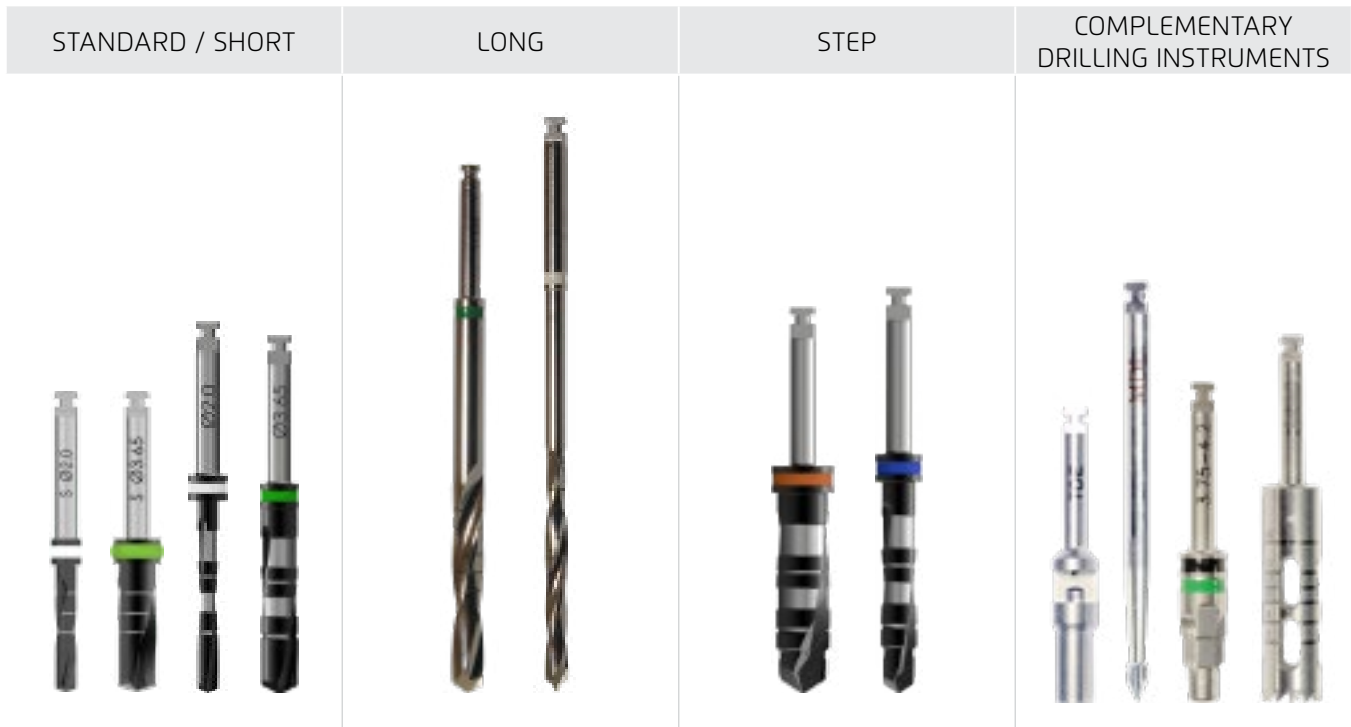

INSTRUMENTS | Drills & Tools Index

SURGICAL STAINLES STEEL

DRILLS DIAMETER COLOR CODE

Ø 2.0	
Ø 2.8	
Ø 3.2	
Ø 3.65	
Ø 4.2	
Ø 5.2	