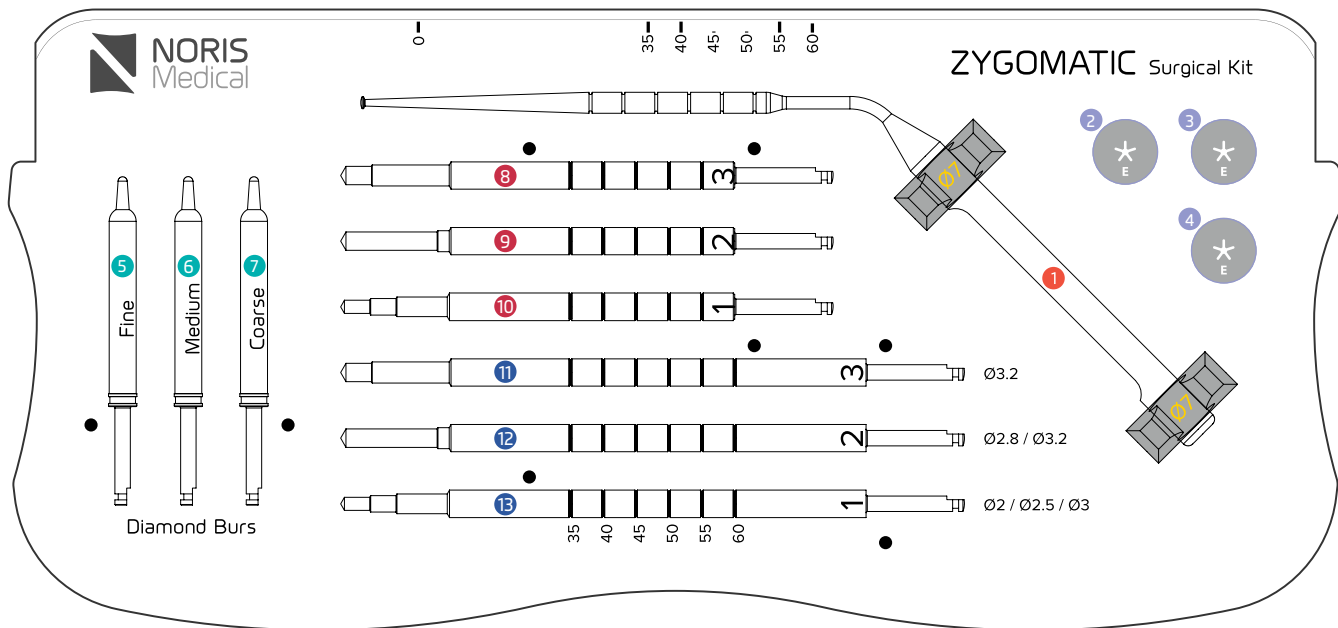

# SETS | Zygomatic Surgical Set

NM-X2118

No.	Ref No.	Product Description
1	NM-X1028	Depth Probe 30mm to 60mm
2	NM-X1210	Driver Hex 1.25mm, L10.0mm, SS
3	NMHX2620	Driver Hex 2.4mm, L20mm, Self Holding
4	NM-X7007	Hand driver Star-Hex 1.25, L14mm
5	NM-D7201	Diamond Burr, Ø4.2mm, L30mm, Fine, Red
6	NM-D7202	Diamond Burr, Ø4.2mm, L30mm, Medium, Black
7	NM-D7203	Diamond Burr, Ø4.2mm, L30mm, Coarse, Blue

No.	Ref No.	Product Description
8	NM-D7032	Step Drill no.3 Zygoma, Ø2.8/Ø3.2, L60 mm, SS.
9	NM-D7028	Step Drill no.2 Zygoma, Ø2.8/Ø3.2, L60 mm, SS.
10	NM-D7020	Step Drill no.1 Zygoma, Ø2.0/Ø2.5/Ø3.0, L60 mm, SS.
11	NM-D7132	Step Drill no.3 Zygoma, Ø2.8/Ø3.2, L80 mm, SS.
12	NM-D7128	Step Drill no.2 Zygoma, Ø2.8/Ø3.2, L80 mm, SS
13	NM-D7120	Step Drill no.1 Zygoma, Ø2.0/Ø2.5/Ø3.0, L80 mm, SS.